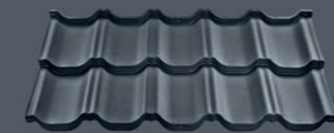

Venecja  
D-MATT 7024

A close-up photograph of a dark grey, textured roof tile, showing its wavy, interlocking design.

Venecja  
D-MATT 7024

Venecja

D-MATT 7024

Venecja  
D-MATT 7024

Venecja  
X-MATT 455 H

A close-up image of a dark grey roof tile with a wavy, overlapping pattern. The tile is shown in a perspective view, highlighting its texture and shape.